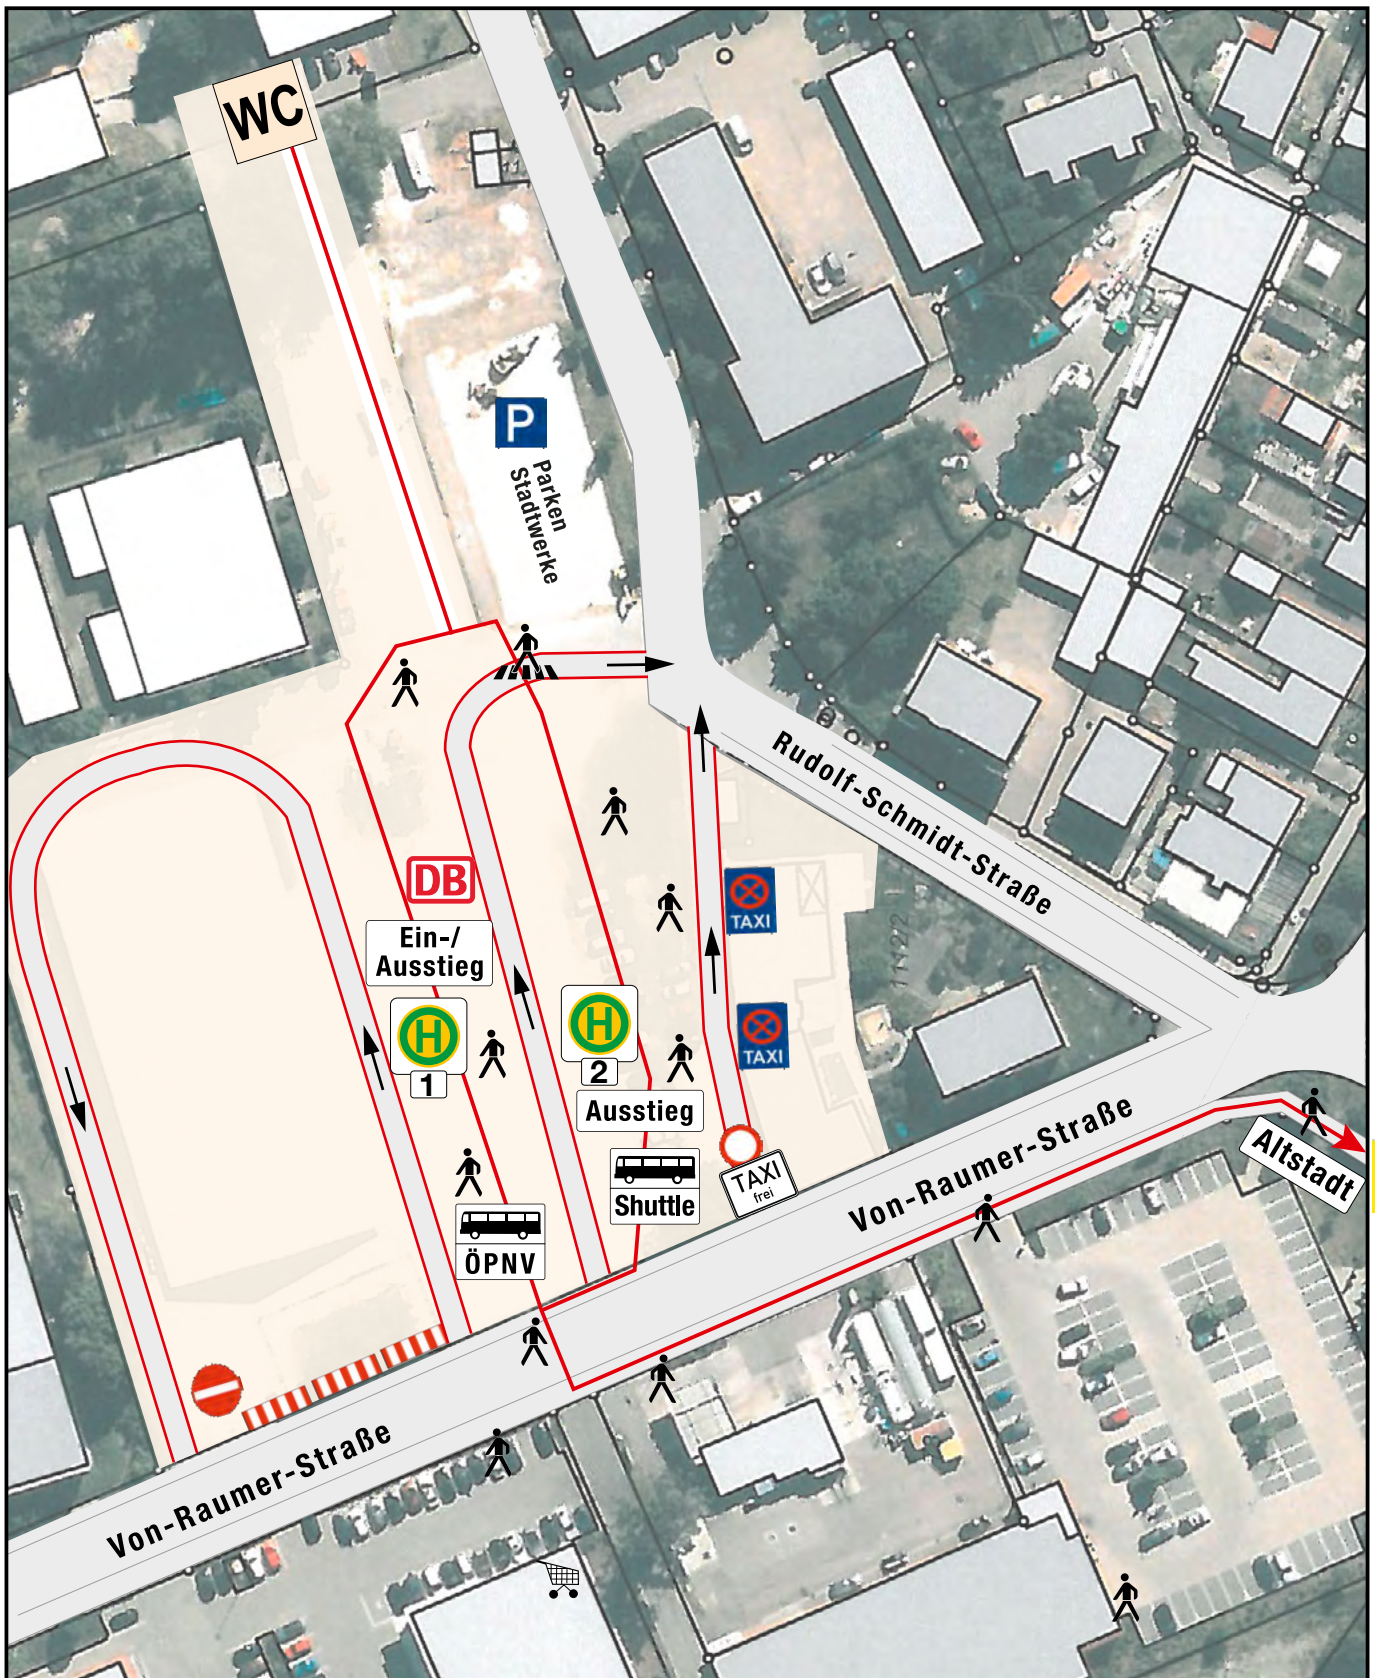

Bus Station Schießwäsen - SUMMER BREEZE OPEN AIR 2017

 Public transport
on August 17th and
August 20th

 Bus Shuttle
on August 20th

 Taxi

 **Ammon**
is(s) besser...

Supermarkt 

 Public routes
Ansbach
Crailsheim
Ellwangen
Nördlingen