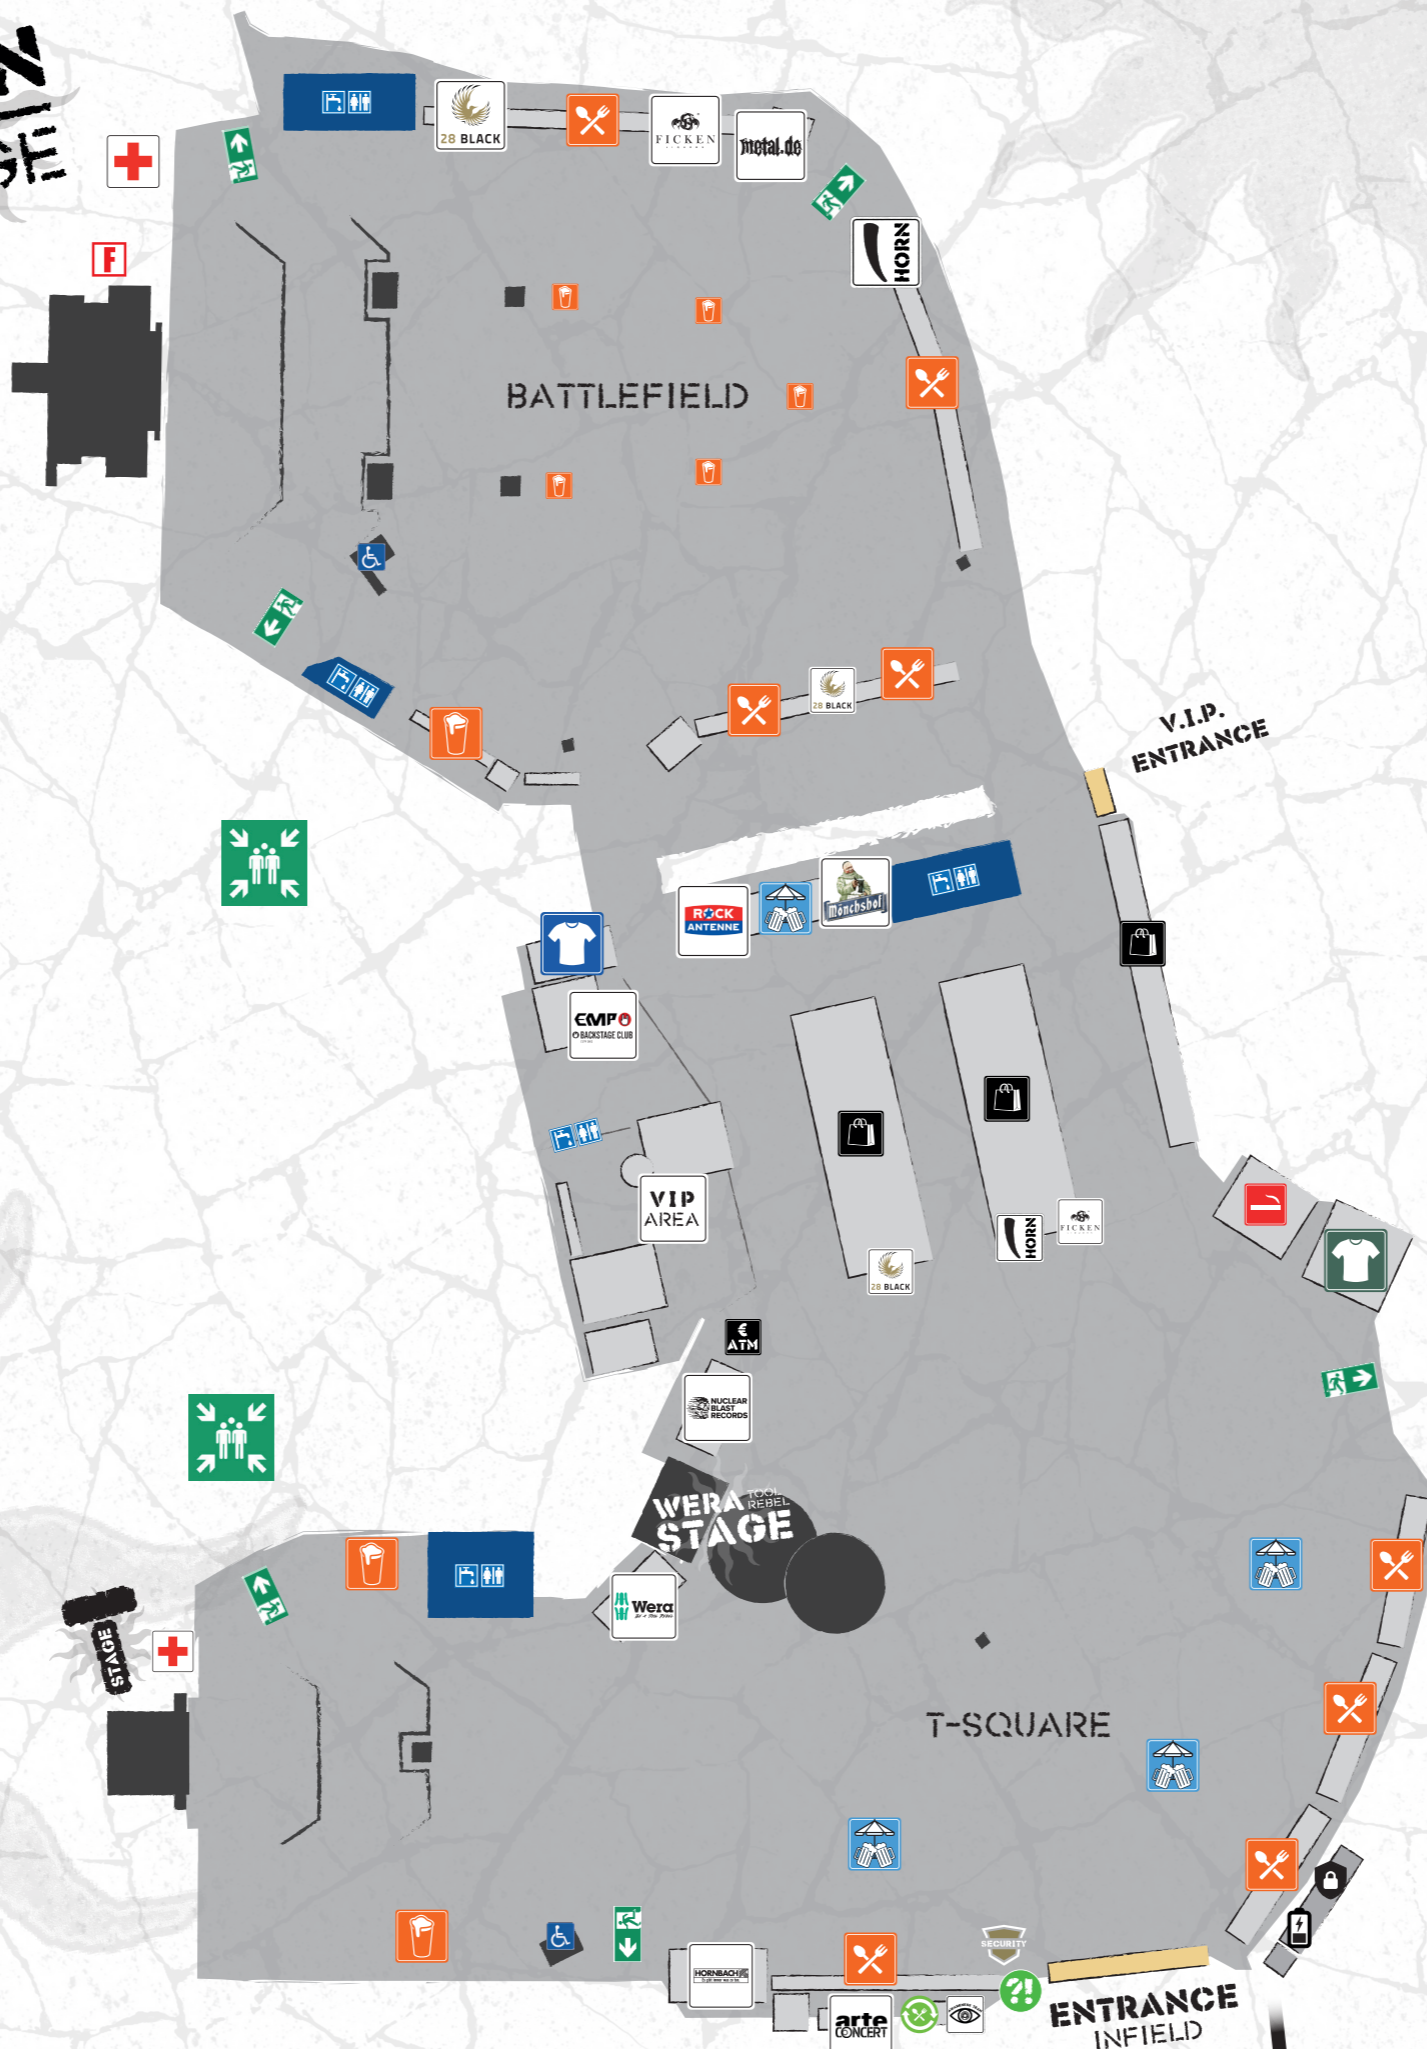

LEGEND

- DRINKING WATER & TOILETS
- DRINKS
- FOOD
- BEERGARDEN
- FESTIVAL MERCHANDISE
- BAND MERCHANDISE
- SHOPPING NON-FOOD
- CIGARETTES
- ATM
- INFO POINT
- FIRST AID
- FIRE FIGHTERS
- AWARENESS TEAM
- WHEELCHAIR PLATFORM
- MOBILE LOCKER
- CHARGING STATION POWERSTATIONS
- FOOD SHARING
- GATHERING POINT
- EMERGENCY EXIT

SCAN THE QR-CODE AND DOWNLOAD THE FESTIVAL MAP TO YOUR MOBILE!

MAIN STAGE

ENTRANCE INFIELD

V.I.P. ENTRANCE

FICKEN PARTY STAGE